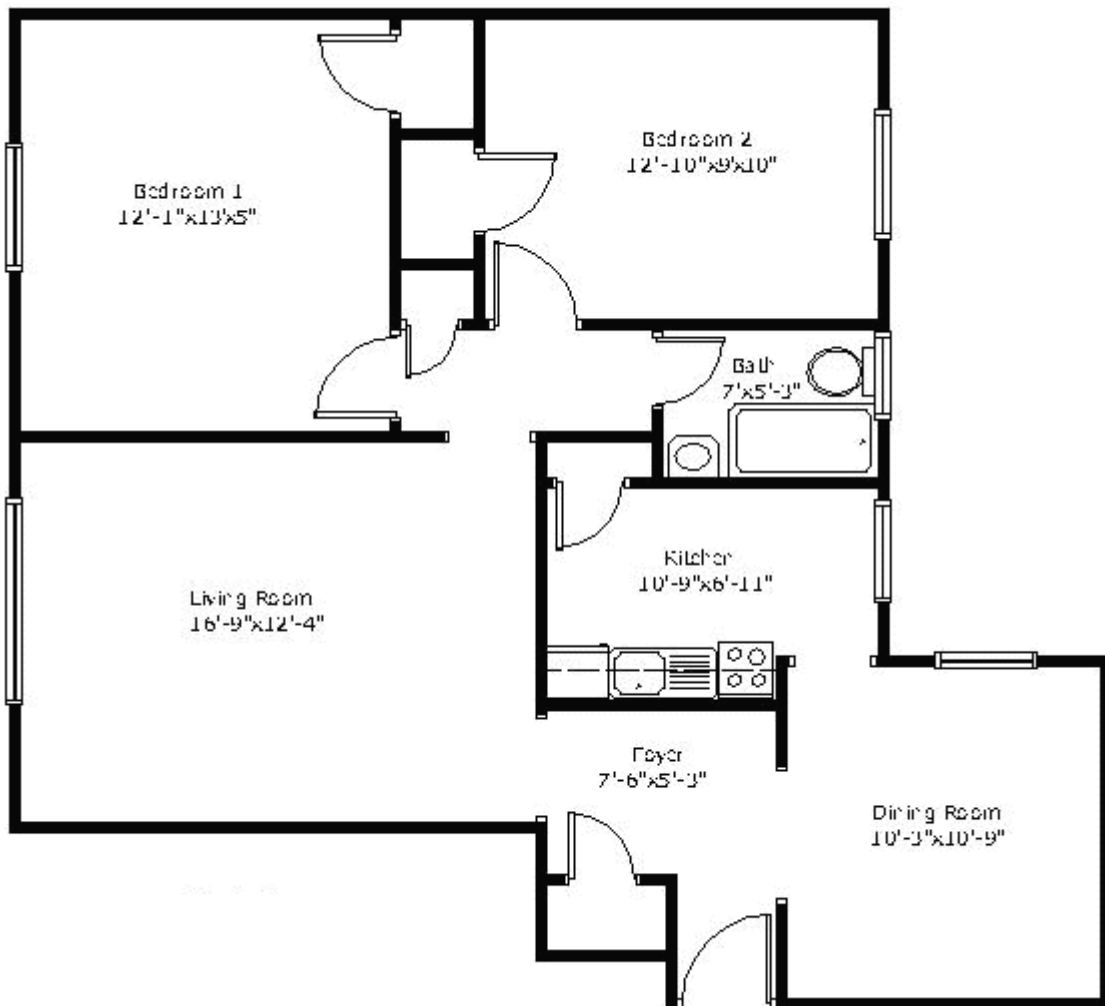

## Redmont Gardens Apartments Floor Plan Wisteria Unit: 2 Bedrooms (Large)

Visit us at [www.redmontgardens.com](http://www.redmontgardens.com) or call **205.871.3488** for more info.