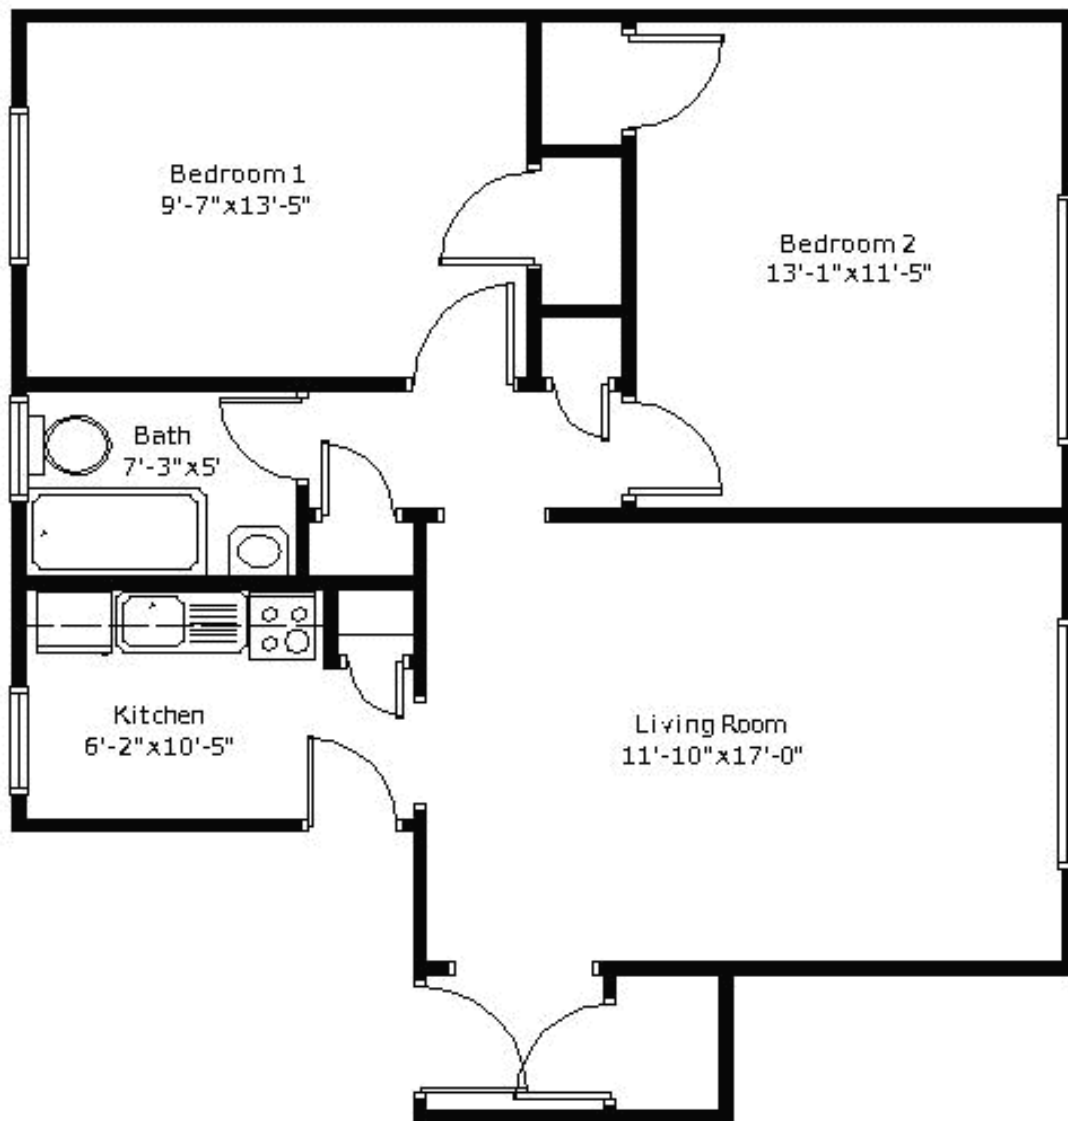

REDMONT PROPERTIES

Redmont Gardens Apartments Floor Plan Camellia Unit: 2 Bedrooms (Small)

Visit us at www.redmontgardens.com or call 205.871.3488 for more info.