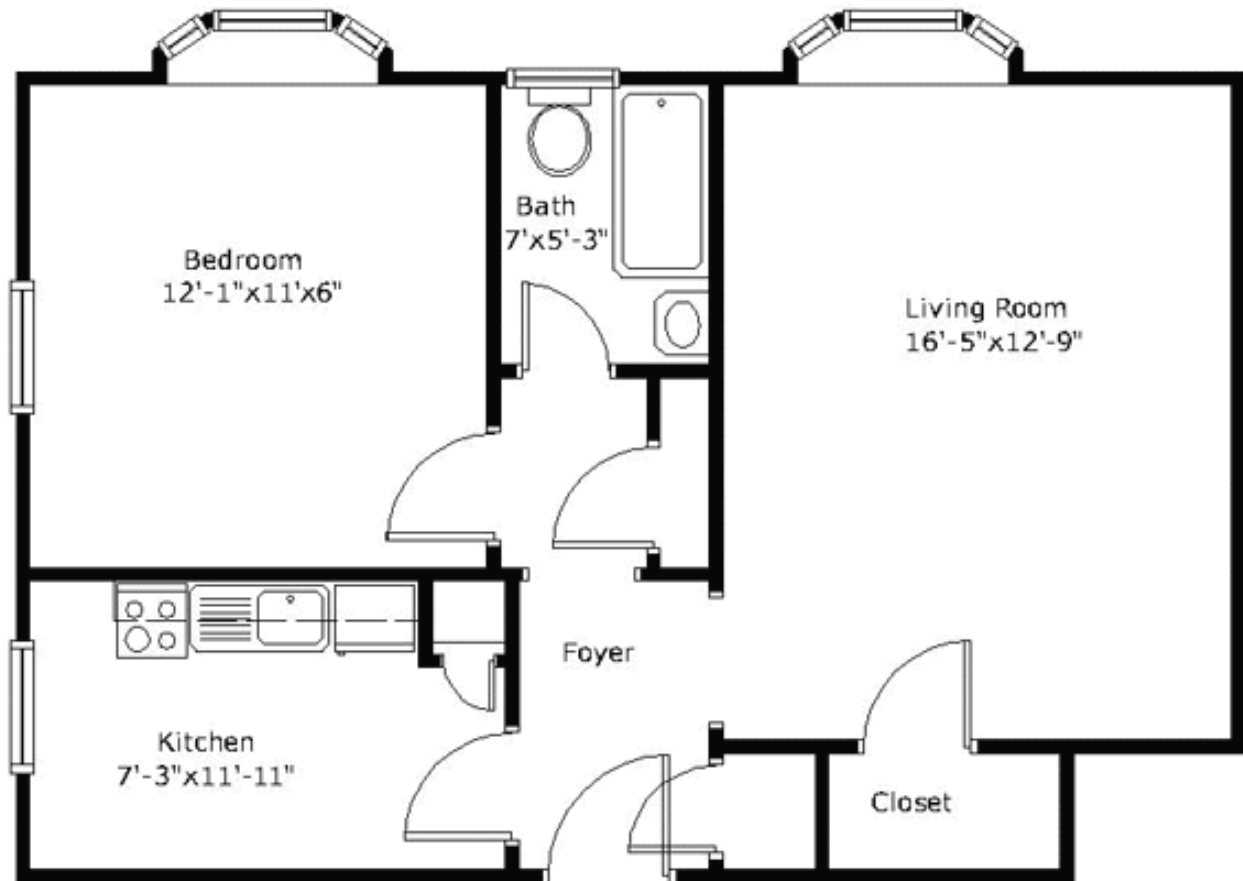

## Redmont Gardens Apartments Floor Plan Azalea Unit: 1 Bedroom (Small)

Visit us at [www.redmontgardens.com](http://www.redmontgardens.com) or call 205.871.3488 for more info.