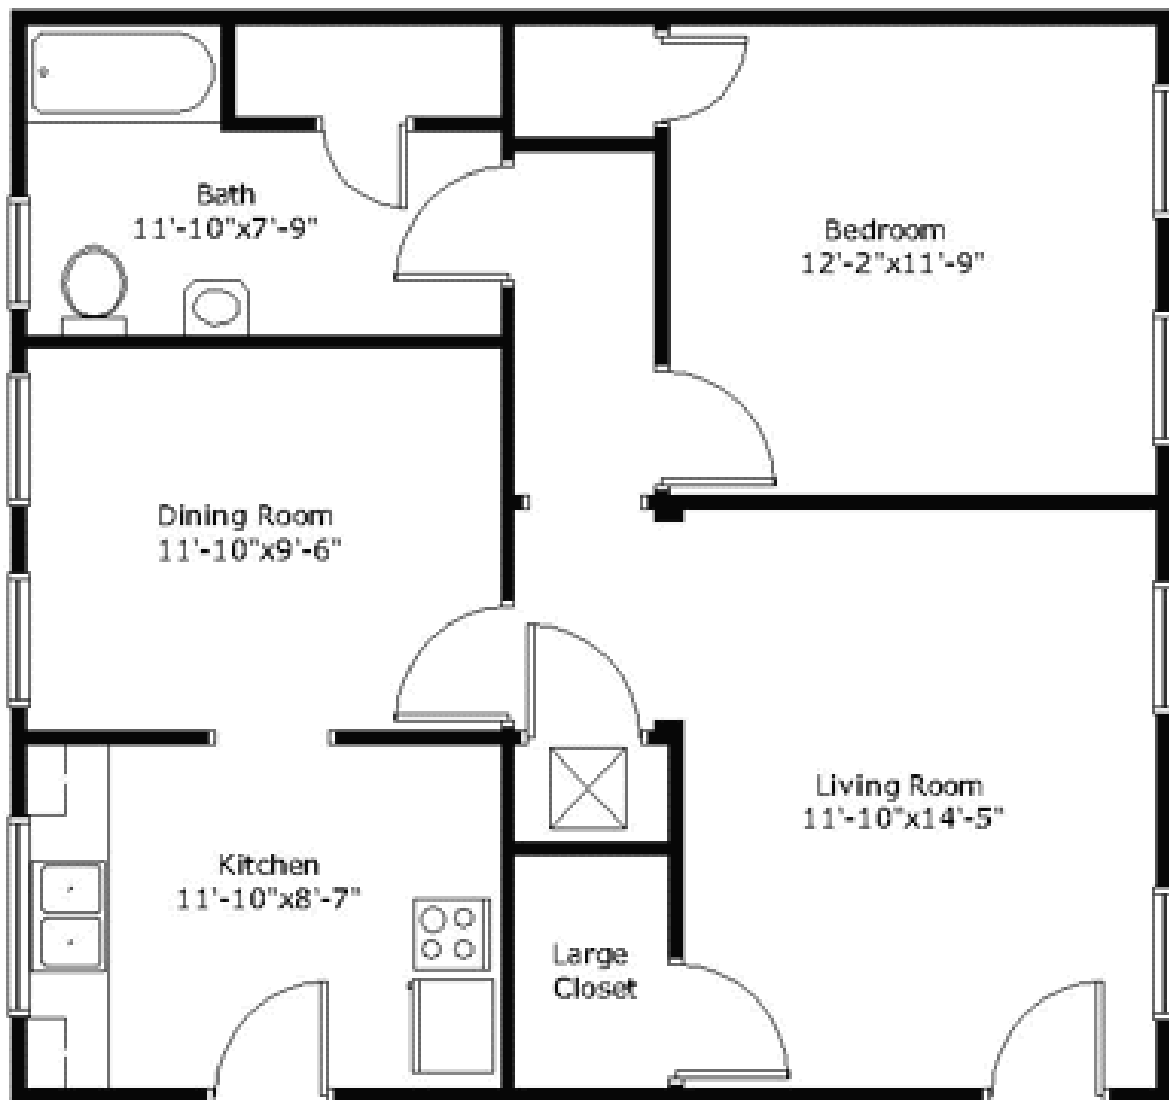

## Edgewood Terrace Apartments Floor Plan 1 Bedroom (Large)

Visit us at [www.redmontgardens.com](http://www.redmontgardens.com) or call 205.871.3488 for more info.