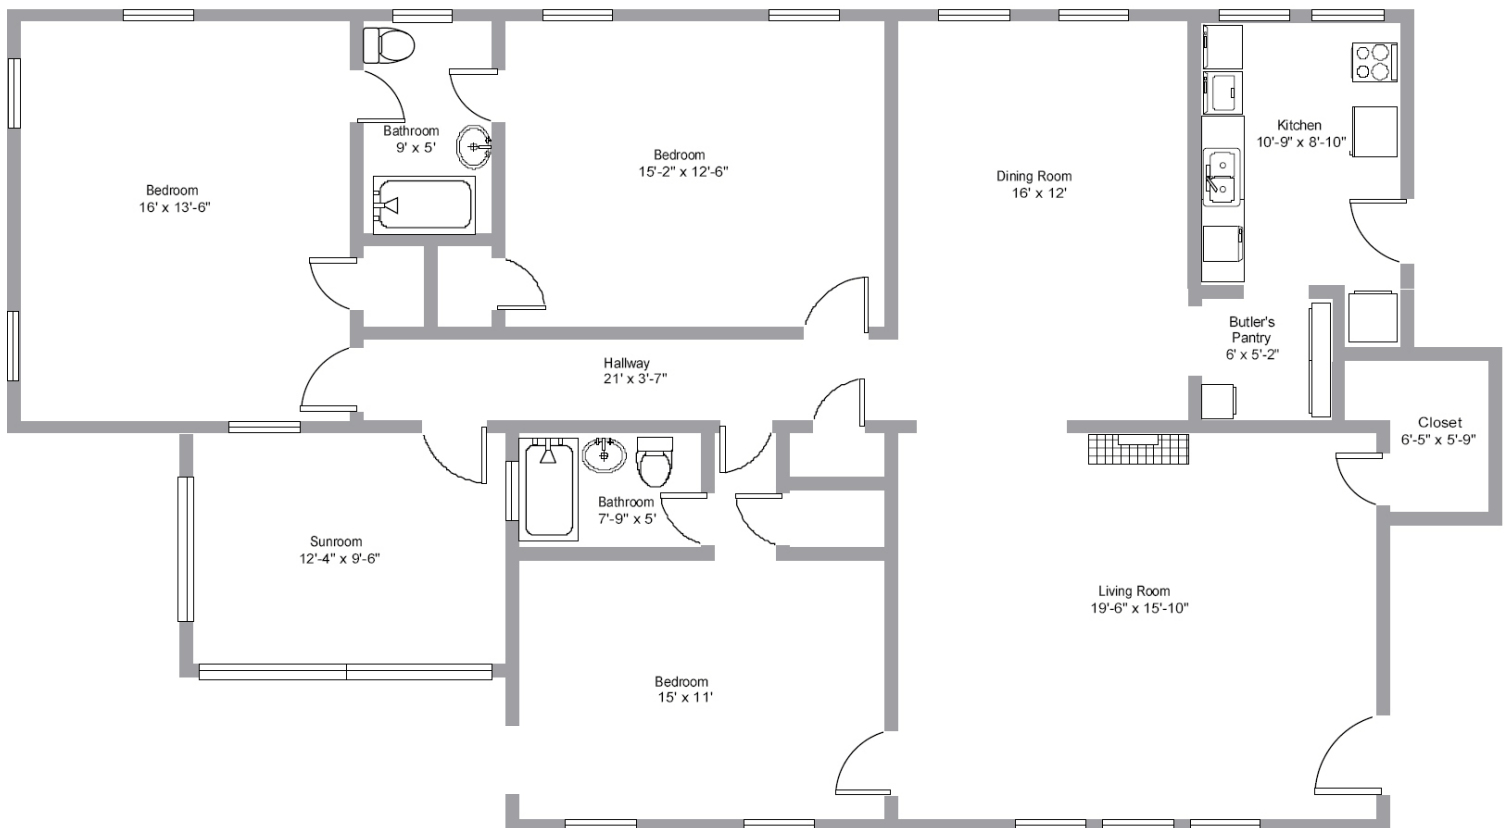

REDMONT PROPERTIES

Country Club Apartments Floor Plan Eastleigh Unit: 3 Bedrooms / 2 Bath (1554 SF)

Visit us at www.redmontgardens.com or call **205.871.3488** for more info.