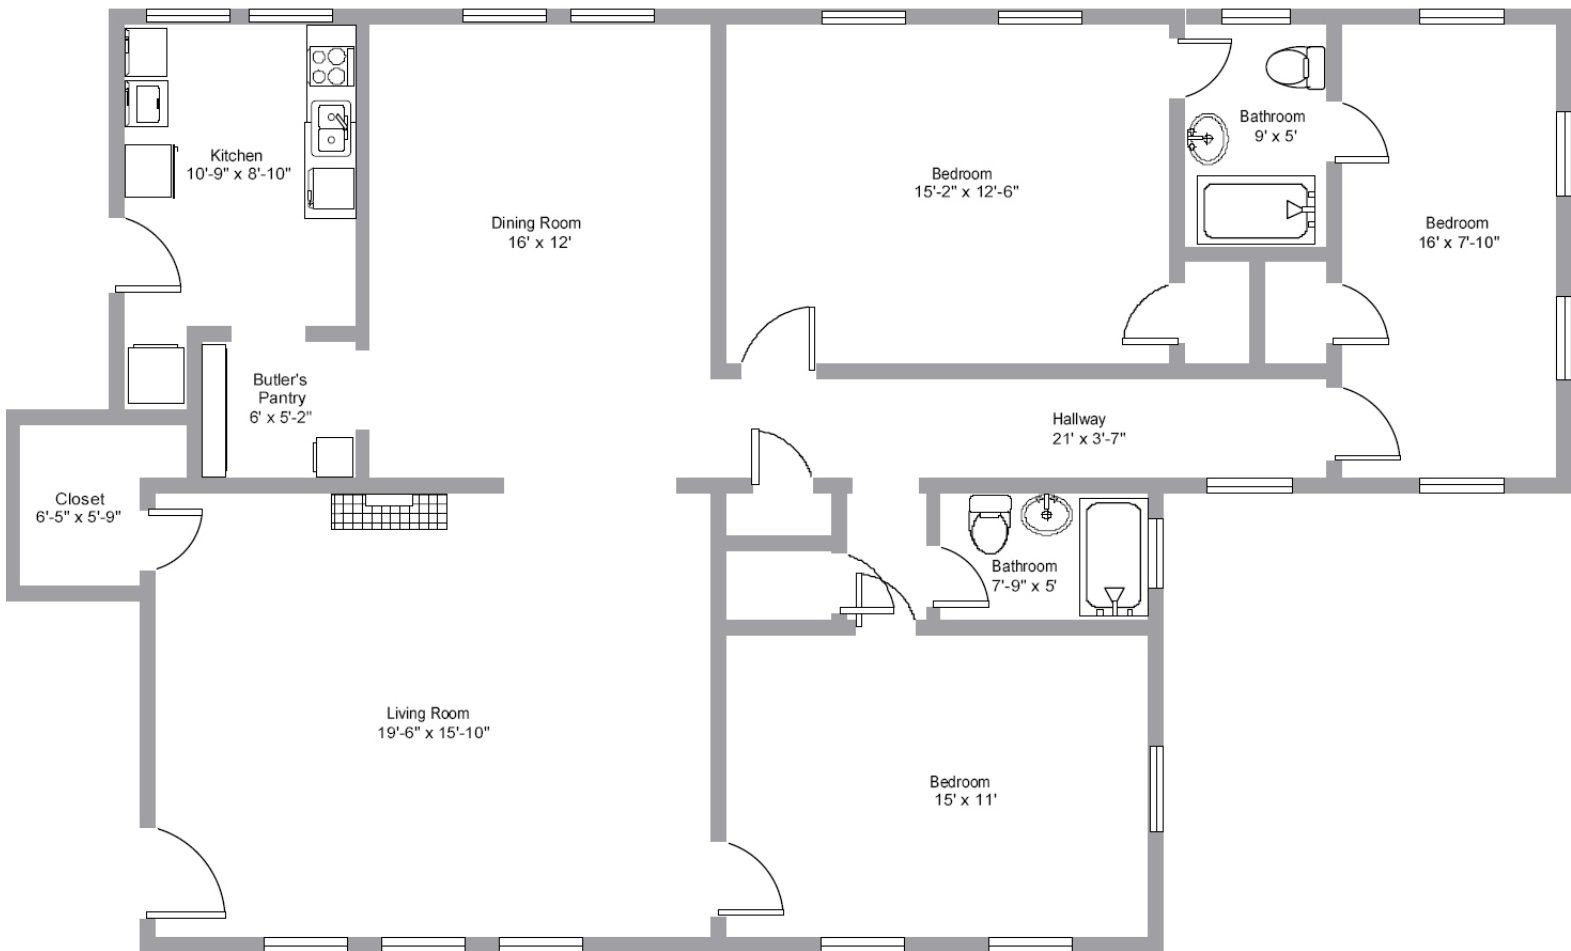

## Country Club Apartments Floor Plan Darlington Unit: 3 Bedrooms / 2 Bath (1347 SF)

Visit us at [www.redmontgardens.com](http://www.redmontgardens.com) or call **205.871.3488** for more info.