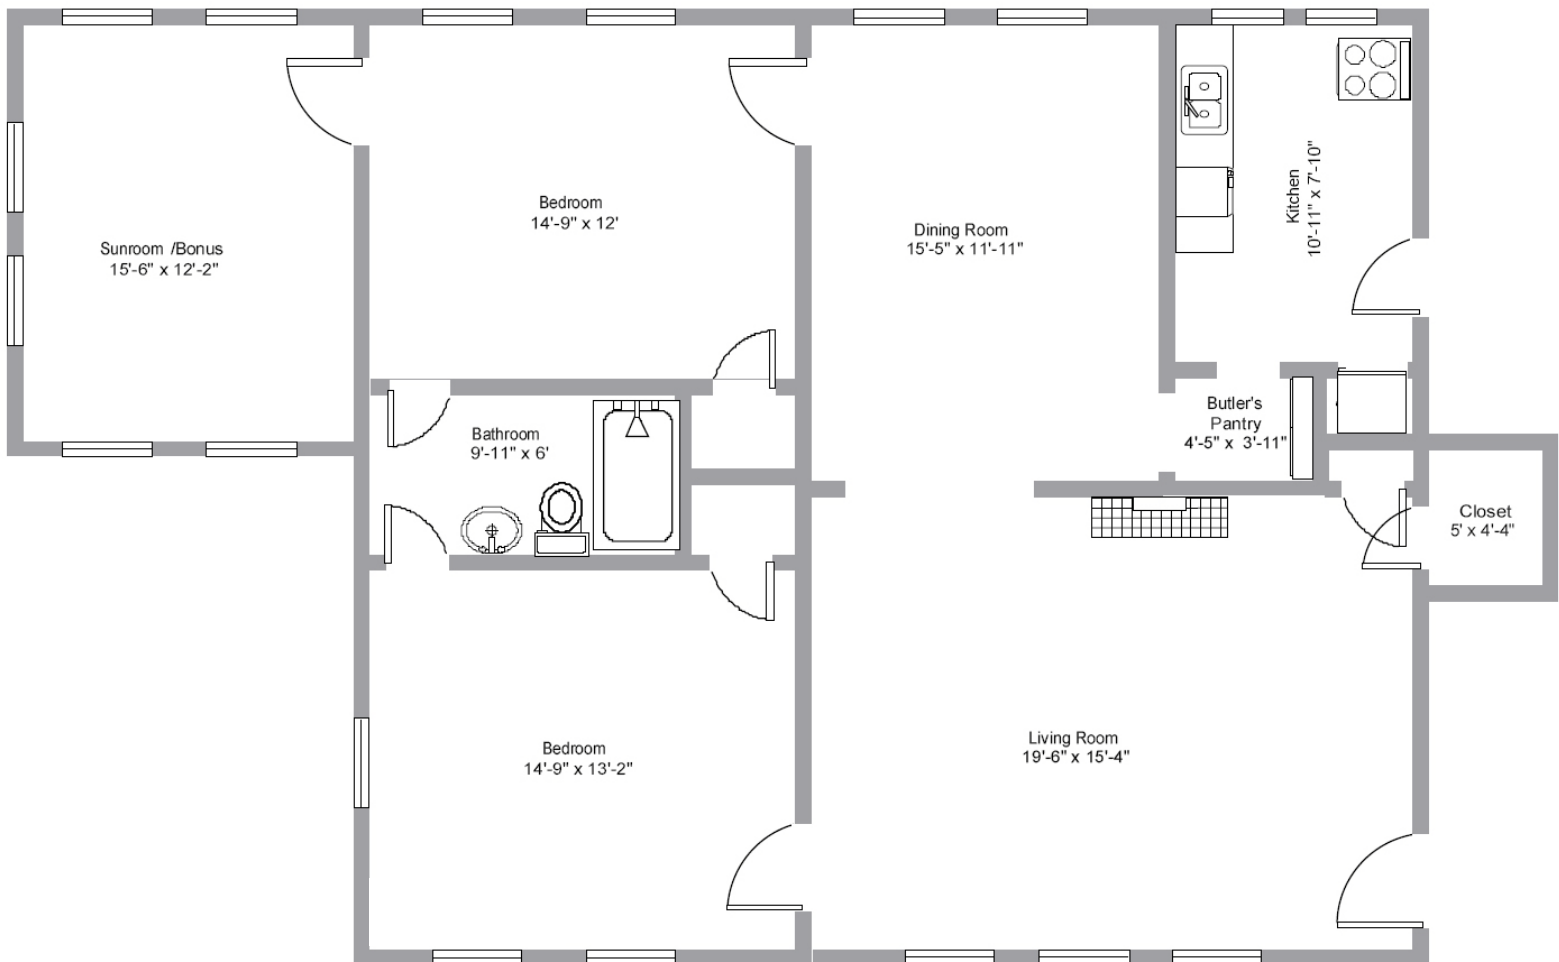

## Country Club Apartments Floor Plan

Bristol Unit: 2 Bedrooms / 1 Bath + Small Bonus / Sunroom (1233 SF)

Visit us at [www.redmontgardens.com](http://www.redmontgardens.com) or call **205.871.3488** for more info.