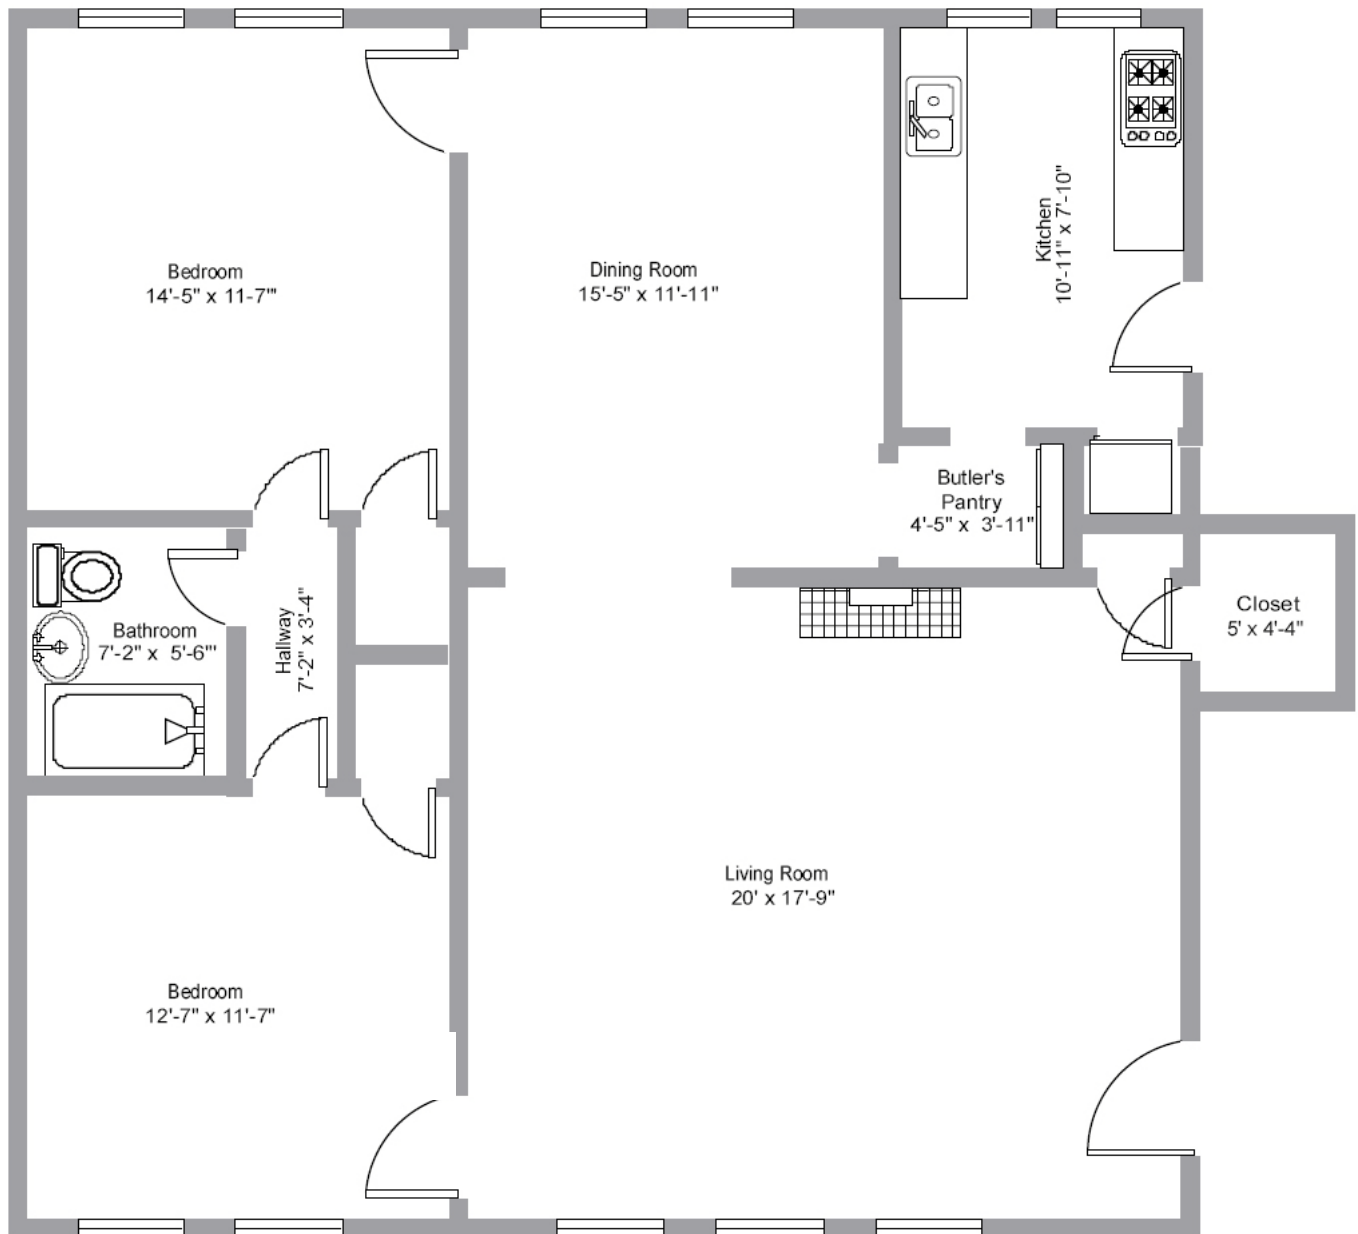

## Country Club Apartments Floor Plan Ashford Unit: 2 Bedrooms / 1 Bath (1072 SF)

Visit us at [www.redmontgardens.com](http://www.redmontgardens.com) or call 205.871.3488 for more info.